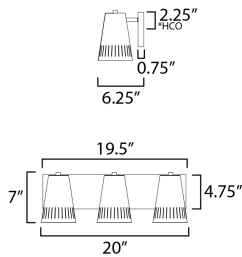

LAMPING

INPUT VOLTAGE : 120V
BULB : 3 x 60W Incandescent E26 Medium , 180W Total
BULB INCLUDED : (Not Included)
DIMMABLE : Y
LIGHTING_DIRECTION : Up&Down