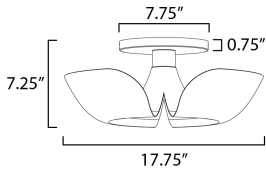

MEASUREMENTS

DIMENSION : 17.75" L x 17.75" W x 7.25" H
 CANOPY : 7.75" W x 0.75" H x 7.75" L
 HANGING WEIGHT : 4.18 lb

LAMPING

INPUT VOLTAGE : 120V
 LUMENS : 320 Rated (260 Del.)
 BULB : 1 x 4W LED E26 Medium , 4W Total
 BULB INCLUDED : (Included)
 DIMMABLE : Y
 CRI : 90 CRI
 COLOR_TEMP : 3000K

FINISHES OPTION

-  Silver Gold / Satin Brass (SGSBR)
-  White/Satin Brass (WTSBR)

MATERIAL

Aluminum, Steel

RATINGS

ULDry Location

ADDITIONAL

RATED LIFE 25000 Hours
 OPERATING TEMPERATURE:
 -20°C (-4°F), 40°C (104°F)