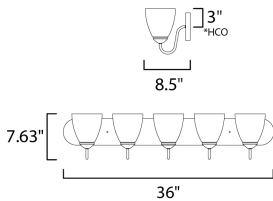

LAMPING

INPUT VOLTAGE : 120V
BULB : 5 x 60W Incandescent E26 Medium , 300W Total
BULB INCLUDED : (Not Included)
DIMMABLE : Y
LIGHTING_DIRECTION : Up / Down