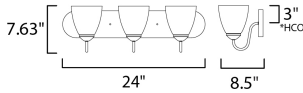

LAMPING

INPUT VOLTAGE : 120V
BULB : 3 x 60W Incandescent E26 Medium , 180W Total
BULB INCLUDED : (Not Included)
DIMMABLE : Y
LIGHTING_DIRECTION : Up / Down