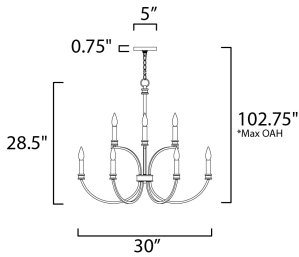

*max overall height

MEASUREMENTS

- DIMENSION : 30" W x 28.25" H
- MAX OAH : 102.75" OAH
- CANOPY : 5" W x 0.75" H x 5" L
- HANGING WEIGHT : 7.16 lb

LAMPING

- INPUT VOLTAGE : 120V
- BULB : 9 x 60W Incandescent E12 Candelabra , 540W Total
- BULB INCLUDED : (Not Included)
- DIMMABLE : Y

FINISHES OPTION

 Black / Antique Brass

MATERIAL

Steel

RATINGS

cULus
Dry Location

ADDITIONAL

OPERATING TEMPERATURE:
-20°C (-4°F), 40°C (104°F)