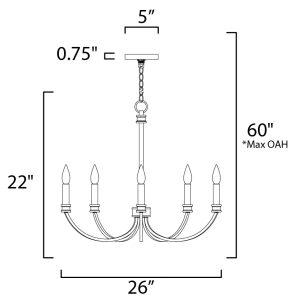

MEASUREMENTS

- DIMENSION : 26" W x 22" H
- CANOPY : 5" W x 0.75" H
- HANGING WEIGHT : 4.41 lb

LAMPING

- INPUT VOLTAGE : 120V
- BULB : 5 x 60W Incandescent E12 Candelabra , 60W Total
- BULB INCLUDED : (Not Included)
- DIMMABLE : Y