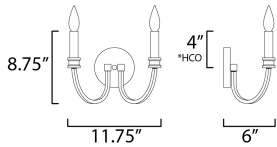

PRODUCT DESCRIPTION

A lovely candelabra style collection with chic detailing. Finished in a rich combination of Black with Antique Brass accents, these fixtures provide an updated look to a classic exposed candelabra style.