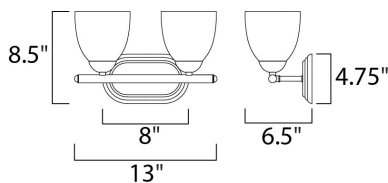

**PRODUCT DESCRIPTION**

This transitional design works in any style home. Intersecting, rectangular tubing finished in your choice of Satin Nickel or Oil Rubbed Bronze gently curves to support simple line Frost glass shades.

**MEASUREMENTS**

DIMENSION : 13" W x 8.5" H x 6.5" Ext  
 BACK PLATE : 8" W x 4.75" H x 6.5" HCO  
 HANGING WEIGHT : 2.87 lb

**LAMPING**

INPUT VOLTAGE : 120V  
 BULB : 2 x 60W Incandescent E26 Medium , 120W Total  
 BULB INCLUDED : (Not Included)  
 DIMMABLE : Yes