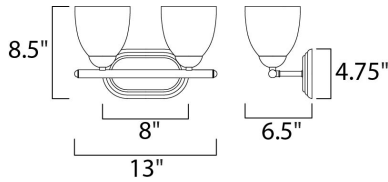

PRODUCT DESCRIPTION

This transitional design works in any style home. Intersecting, rectangular tubing finished in your choice of Satin Nickel or Oil Rubbed Bronze gently curves to support simple line Frost glass shades.

MEASUREMENTS

DIMENSION : 13" W x 8.5" H x 6.5" Ext
 BACK PLATE : 8" W x 4.75" H x 6.5" HCO
 HANGING WEIGHT : 2.87 lb

LAMPING

INPUT VOLTAGE : 120V
 BULB : 2 x 60W Incandescent E26 Medium , 120W Total
 BULB INCLUDED : (Not Included)
 DIMMABLE : Yes