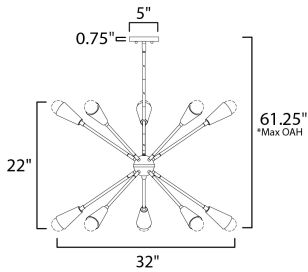

PRODUCT DESCRIPTION

A classic mid-century look, the Lovell collection features two sizes of sputnik chandeliers and streamlined sconces perfect for bath vanity applications. Available in a Black/Satin Brass finish combination. Light bulbs nest inside the metal cones to become an element of the design.

*max overall height

MEASUREMENTS

- DIMENSION : 32" W x 22" H
- MAX OAH : 61.25" OAH
- CANOPY : 5" W x 0.75" H
- HANGING WEIGHT : 9.33 lb

LAMPING

- INPUT VOLTAGE : 120V
- BULB : 1 x 60W Incandescent E26 Medium , 600W Total
- BULB INCLUDED : (Not Included)
- DIMMABLE : Y

FINISHES OPTION

- Black / Satin Brass

MATERIAL

Steel

RATINGS

ULDry Location

ADDITIONAL

SLOPE: 60
 OPERATING TEMPERATURE:
 -20°C (-4°F), 40°C (104°F)