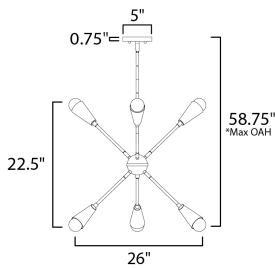

**PRODUCT DESCRIPTION**

A classic mid-century look, the Lovell collection features two sizes of sputnik chandeliers and streamlined sconces perfect for bath vanity applications. Available in a Black/Satin Brass finish combination. Light bulbs nest inside the metal cones to become an element of the design.

\*max overall height

**MEASUREMENTS**

- DIMENSION : 26" W x 22.5" H
- MAX OAH : 58.75" OAH
- CANOPY : 5" W x 0.75" H
- HANGING WEIGHT : 5.6 lb

**LAMPING**

- INPUT VOLTAGE : 120V
- LUMENS : 5,400 Rated (3,780 Del.)
- BULB : 6 x 9W Incandescent E26 Medium , 54W Total
- BULB INCLUDED : (Integrated)
- DIMMABLE : Y
- CRI : 90 CRI
- COLOR\_TEMP : 3000K

**FINISHES OPTION**

Black / Satin Brass

**MATERIAL**

Steel

**RATINGS**

ULDry Location  
JA8 Bulb In

**ADDITIONAL**

SLOPE: 60  
OPERATING TEMPERATURE:  
-20°C (-4°F), 40°C (104°F)