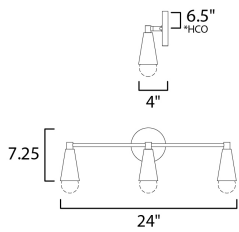

PRODUCT DESCRIPTION

A classic mid-century look, the Lovell collection features two sizes of sputnik chandeliers and streamlined sconces perfect for bath vanity applications. Available in a Black/Satin Brass finish combination. Light bulbs nest inside the metal cones to become an element of the design.