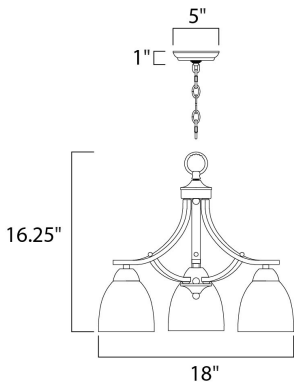

**PRODUCT DESCRIPTION**

This transitional design works in any style home. Intersecting, rectangular tubing finished in your choice of Satin Nickel or Oil Rubbed Bronze gently curves to support simple line Frost glass shades.

**MEASUREMENTS**

DIMENSION : 18" L x 18" W x 16.25" H  
 CANOPY : 5.12" W x 1" H x 5.12" L  
 HANGING WEIGHT : 5.86 lb

**LAMPING**

INPUT VOLTAGE : 120V  
 BULB : 3 x 60W Incandescent E26 Medium , 180W Total  
 BULB INCLUDED : (Not Included)  
 DIMMABLE : Yes