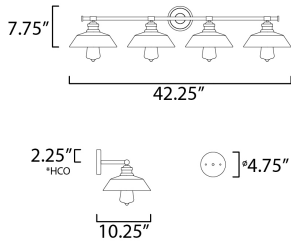

PRODUCT DESCRIPTION

Satin White cased glass shades in an RLM shape are mounted to a nostalgic Polished Chrome frame to create this clean and classic look. The larger scale glass sets this look apart and makes a statement over the vanity.

MEASUREMENTS

DIMENSION : 42.25" W x 7.75" H x 10.25" Ext
MAX OAH : 4.75" W x 4.75" H
HANGING WEIGHT : 7.9 lb

LAMPING

INPUT VOLTAGE : 120V
BULB : 4 x 60W Incandescent E26 Medium , 240W Total
BULB INCLUDED : (Not Included)
DIMMABLE : Y
LIGHTING_DIRECTION : Down

FINISHES OPTION

Polished Chrome

GLASS

Satin White SW

MATERIAL

Glass, Steel

RATINGS

cULus
Damp Location

ADDITIONAL

INSTALL UP/DOWN: Up/Down
OPERATING TEMPERATURE:
-20°C (-4°F), 40°C (104°F)

Always consult a qualified electrician before installing any lighting product.