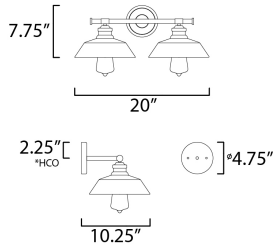

LAMPING

INPUT VOLTAGE : 120V
BULB : 2 x 60W Incandescent E26 Medium , 120W Total
BULB INCLUDED : (Not Included)
DIMMABLE : Y
LIGHTING_DIRECTION : Down