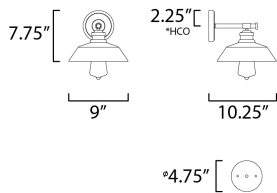

PRODUCT DESCRIPTION

Satin White cased glass shades in an RLM shape are mounted to a nostalgic Polished Chrome frame to create this clean and classic look. The larger scale glass sets this look apart and makes a statement over the vanity.