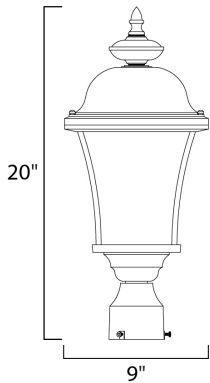

**PRODUCT DESCRIPTION**

Senator is a mediterranean style from Maxim Lighting International in Black, or Rust Patina finish.

**MEASUREMENTS**

DIMENSION : 9." L x 9." W x 20." H  
 HANGING WEIGHT : 5.79 lb