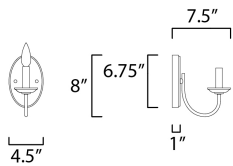

MEASUREMENTS

DIMENSION : 4.5" L x 4.5" W x 8" H x 7.5" Ext
 MAX OAH : 4.5" W x 6.75" H
 HANGING WEIGHT : 1.76 lb

LAMPING

INPUT VOLTAGE : 120V
 BULB : 1 x 60W Incandescent E12 Candelabra , 60W Total
 BULB INCLUDED : (Not Included)
 DIMMABLE : Y
 LIGHTING_DIRECTION : Up