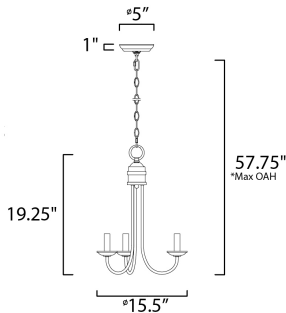

PRODUCT DESCRIPTION

Modern style at a competitive price will make this collection the next builder standard. Tall profile Frost glass shades adorn a minimalistic frame in your choice of Satin Nickel or Oil Rubbed Bronze.

*max overall height

MEASUREMENTS

- DIMENSION : 15.5" L x 15.5" W x 19.25" H
- MAX OAH : 57.75" OAH
- CANOPY : 5" W x 1" H x 5" L
- HANGING WEIGHT : 6.61 lb

LAMPING

- INPUT VOLTAGE : 120V
- BULB : 3 x 60W Incandescent E12 Candelabra , 180W Total
- BULB INCLUDED : (Not Included)
- DIMMABLE : Y

FINISHES OPTION

-  Oil Rubbed Bronze
-  Satin Nickel

MATERIAL

Steel

RATINGS

cULus
Dry Location

ADDITIONAL

SLOPE: 70
OPERATING TEMPERATURE:
-20°C (-4°F), 40°C (104°F)