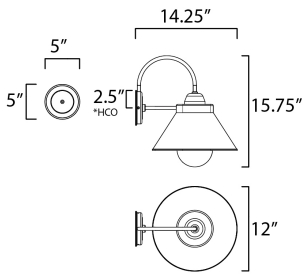

PRODUCT DESCRIPTION

A powder coat aluminum frame support a durable polycarbonate shade in classic RLM styles. This an excellent choice for extreme environments like coastal areas. The combination Black frame and White shade create a dramatic look.

MEASUREMENTS

- DIMENSION : 12" W x 15.75" H x 14.25" Ext
- BACK PLATE : 5" W x 5" H x 2.5" HCO
- HANGING WEIGHT : 1.94 lb

LAMPING

- INPUT VOLTAGE : 120V
- BULB : 1 x 60W Incandescent E26 Medium , 60W Total
- BULB INCLUDED : (Not Included)
- DIMMABLE : Y
- LIGHTING_DIRECTION : Down

FINISHES OPTION

Black

GLASS

White WT

MATERIAL

Polycarbonate, Aluminum

RATINGS

cETLus
Wet Location

ADDITIONAL

INSTALL UP/DOWN: Down
OPERATING TEMPERATURE:
-20°C (-4°F), 40°C (104°F)

Always consult a qualified electrician before installing any lighting product.