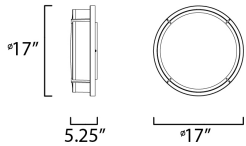

**MEASUREMENTS**

DIMENSION : 17" L x 17" W x 5.25" H  
 CANOPY : 10.75" W x 1" H x 10.75" L  
 HANGING WEIGHT : 5.5 lb

**LAMPING**

INPUT VOLTAGE : 120V  
 LUMENS : 2,430 Rated (2,016 Del.)  
 BULB : 3 x 40W Incandescent E26 Medium , 120W Total  
 BULB INCLUDED : (Not Included)  
 DIMMABLE : ELV or Triac