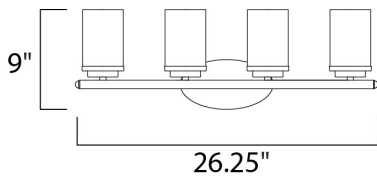

**MEASUREMENTS**

DIMENSION : 26.25" W x 9" H x 6" Ext  
 BACK PLATE : 7.8" HCO  
 CANOPY : 4.5" W x 0.79" H x 8.25" L  
 HANGING WEIGHT : 3.61 lb

**LAMPING**

INPUT VOLTAGE : 120V  
 BULB : 4 x 60W Incandescent E26 Medium , 240W Total  
 BULB INCLUDED : (Not Included)  
 LIGHTING\_DIRECTION : Omni