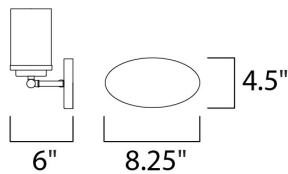

**MEASUREMENTS**

DIMENSION : 26.25" W x 9" H x 6" Ext  
 BACK PLATE : 7.8" HCO  
 CANOPY : 4.5" W x 0.79" H x 8.25" L  
 HANGING WEIGHT : 3.61 lb

**LAMPING**

INPUT VOLTAGE : 120V  
 BULB : 4 x 60W Incandescent E26 Medium , 240W Total  
 BULB INCLUDED : (Not Included)  
 LIGHTING\_DIRECTION : Omni