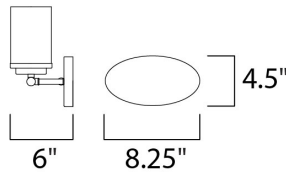

MEASUREMENTS

DIMENSION : 26.25" W x 9" H x 6" Ext
 BACK PLATE : 7.8" HCO
 CANOPY : 4.5" W x 0.79" H x 8.25" L
 HANGING WEIGHT : 3.61 lb

LAMPING

INPUT VOLTAGE : 120V
 BULB : 4 x 60W Incandescent E26 Medium , 240W Total
 BULB INCLUDED : (Not Included)
 LIGHTING_DIRECTION : Omni