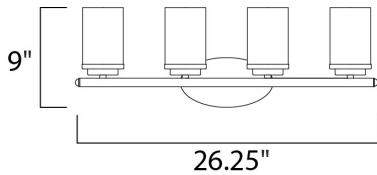

MEASUREMENTS

DIMENSION : 26.25" W x 9" H x 6" Ext
 BACK PLATE : 7.8" HCO
 CANOPY : 4.5" W x 0.79" H x 8.25" L
 HANGING WEIGHT : 3.61 lb

LAMPING

INPUT VOLTAGE : 120V
 BULB : 4 x 60W Incandescent E26 Medium , 240W Total
 BULB INCLUDED : (Not Included)
 LIGHTING_DIRECTION : Omni