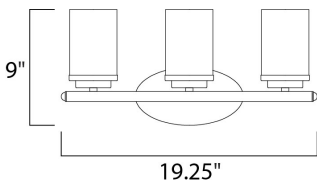

**MEASUREMENTS**

- DIMENSION : 19.25" W x 9" H x 6" Ext
- BACK PLATE : 7.8" HCO
- CANOPY : 4.5" W x 0.79" H x 8.25" L
- HANGING WEIGHT : 2.9 lb

**LAMPING**

- INPUT VOLTAGE : 120V
- BULB : 3 x 60W Incandescent E26 Medium , 180W Total
- BULB INCLUDED : (Not Included)
- LIGHTING\_DIRECTION : Omni