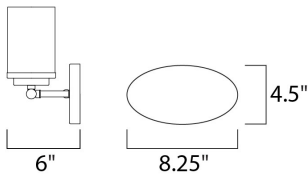

**MEASUREMENTS**

- DIMENSION : 19.25" W x 9" H x 6" Ext
- BACK PLATE : 7.8" HCO
- CANOPY : 4.5" W x 0.79" H x 8.25" L
- HANGING WEIGHT : 2.9 lb

**LAMPING**

- INPUT VOLTAGE : 120V
- BULB : 3 x 60W Incandescent E26 Medium , 180W Total
- BULB INCLUDED : (Not Included)
- LIGHTING\_DIRECTION : Omni