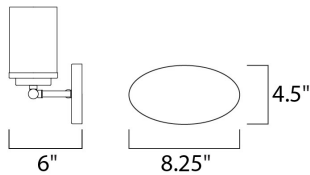

MEASUREMENTS

- DIMENSION : 19.25" W x 9" H x 6" Ext
- BACK PLATE : 7.8" HCO
- CANOPY : 4.5" W x 0.79" H x 8.25" L
- HANGING WEIGHT : 2.9 lb

LAMPING

- INPUT VOLTAGE : 120V
- BULB : 3 x 60W Incandescent E26 Medium , 180W Total
- BULB INCLUDED : (Not Included)
- LIGHTING_DIRECTION : Omni