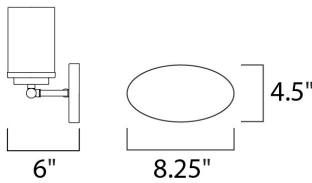

DIMENSION : 12" W x 9" H x 6" Ext
 BACK PLATE : 4.5" W x 8.25" H
 HANGING WEIGHT : 2.64 lb

LAMPING

INPUT VOLTAGE : 120V
 BULB : 2 x 60W Incandescent E26 Medium , 120W Total
 BULB INCLUDED : (Not Included)
 DIMMABLE : Yes