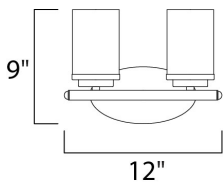

PRODUCT DESCRIPTION

Minimalistic frames finished in your choice of Oil Rubbed Bronze or Polished Chrome support cylinders of Frost glass shades. A clean contemporary look at a very affordable price.