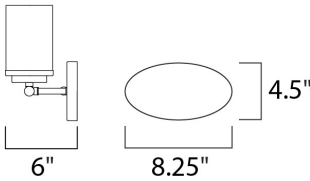

MEASUREMENTS

DIMENSION : 12" W x 9" H x 6" Ext
 BACK PLATE : 7.8" HCO
 CANOPY : 4.5" W x 0.79" H x 8.25" L
 HANGING WEIGHT : 2.1 lb

LAMPING

INPUT VOLTAGE : 120V
 BULB : 2 x 60W Incandescent E26 Medium , 120W Total
 BULB INCLUDED : (Not Included)
 LIGHTING_DIRECTION : Omni