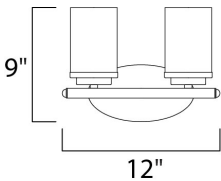

MEASUREMENTS

DIMENSION : 12" W x 9" H x 6" Ext
 BACK PLATE : 7.8" HCO
 CANOPY : 4.5" W x 0.79" H x 8.25" L
 HANGING WEIGHT : 2.1 lb

LAMPING

INPUT VOLTAGE : 120V
 BULB : 2 x 60W Incandescent E26 Medium , 120W Total
 BULB INCLUDED : (Not Included)
 LIGHTING_DIRECTION : Omni