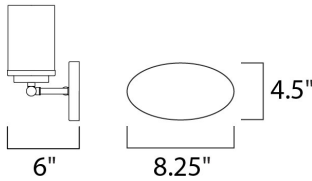

MEASUREMENTS

DIMENSION : 12" W x 9" H x 6" Ext
 BACK PLATE : 7.8" HCO
 CANOPY : 4.5" W x 0.79" H x 8.25" L
 HANGING WEIGHT : 2.1 lb

LAMPING

INPUT VOLTAGE : 120V
 BULB : 2 x 60W Incandescent E26 Medium , 120W Total
 BULB INCLUDED : (Not Included)
 LIGHTING_DIRECTION : Omni