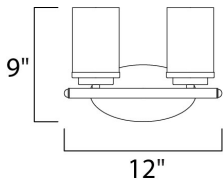

MEASUREMENTS

DIMENSION : 12" W x 9" H x 6" Ext
 BACK PLATE : 7.8" HCO
 CANOPY : 4.5" W x 0.79" H x 8.25" L
 HANGING WEIGHT : 2.1 lb

LAMPING

INPUT VOLTAGE : 120V
 BULB : 2 x 60W Incandescent E26 Medium , 120W Total
 BULB INCLUDED : (Not Included)
 LIGHTING_DIRECTION : Omni