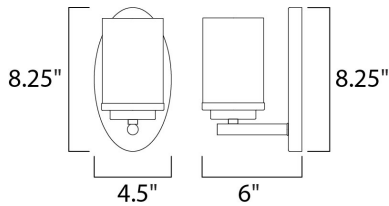

PRODUCT DESCRIPTION

Minimalistic frames finished in your choice of Oil Rubbed Bronze or Polished Chrome support cylinders of Frost glass shades. A clean contemporary look at a very affordable price.

MEASUREMENTS

DIMENSION : 4.5" W x 8.25" H x 6" Ext
BACK PLATE : 8.25" W x 4.5" H
HANGING WEIGHT : 1.21 lb

LAMPING

INPUT VOLTAGE : 120V
BULB : 1 x 60W Incandescent E26 Medium , 60W Total
BULB INCLUDED : (Not Included)
DIMMABLE : Yes

FINISHES OPTION

- Black
- Oil Rubbed Bronze
- Polished Chrome
- Satin Nickel

GLASS

Frosted FT

MATERIAL

Steel, Glass

RATINGS

cULus
Damp Location

ADDITIONAL

INSTALL UP/DOWN: Up/Down
OPERATING TEMPERATURE:
-20°C (-4°F), 40°C (104°F)

Always consult a qualified electrician before installing any lighting product.