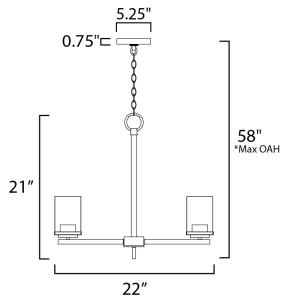

\*max overall height

**MEASUREMENTS**

- DIMENSION : 22" L x 22" W x 21" H
- MAX OAH : 58" OAH
- CANOPY : 5.25" W x 0.75" H x 5.25" L
- HANGING WEIGHT : 8.76 lb

**LAMPING**

- INPUT VOLTAGE : 120V
- BULB : 5 x 60W Incandescent E26 Medium , 300W Total
- BULB INCLUDED : (Not Included)