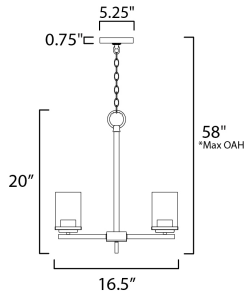

*max overall height

MEASUREMENTS

- DIMENSION : 16.5" L x 16.5" W x 20" H
- MAX OAH : 58" OAH
- CANOPY : 5.25" W x 0.75" H x 5.25" L
- HANGING WEIGHT : 6.24 lb

LAMPING

- INPUT VOLTAGE : 120V
- BULB : 3 x 60W Incandescent E26 Medium , 180W Total
- BULB INCLUDED : (Not Included)