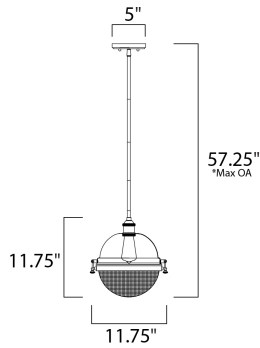

PRODUCT DESCRIPTION

This nautical design features a solid dome of aluminum finished in Oil Rubbed Bronze with solid brass hardware finished in Antique Brass. The Clear prismatic glass diffuser completes the authentic look of this outdoor collection.

FINISHES OPTION

Oil Rubbed Bronze / Antique Brass OIAB

MATERIAL

Aluminum+Brass

RATINGS

Damp Location
Dimmable

ADDITIONAL

ADJUSTABLE
INSTALL UP/DOWN:
SLOPE: 120
OPERATING TEMPERATURE:
-20°C (-4°F), 40°C (104°F)

MEASUREMENTS

DIMENSION : 11.75" L x 11.75" W x 13.25" H
 MAX OAH : 57.25" OAH x 15.25" OAH
 CANOPY : 5." W x 0.75" H x 5." L
 HANGING WEIGHT : 7.48 lb

LAMPING

INPUT VOLTAGE : 120V
 LUMENS : 0 Rated
 BULB : 1 x 60W (NOT INCLUDED), 60W Total
 DIMMABLE : Dimmable