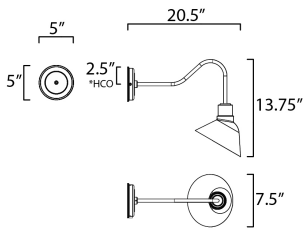

PRODUCT DESCRIPTION

This classic design was originally used to illuminate signs but now is used as a nostalgic wall washer in residential and commercial applications. The polycarbonate shade is supported by an aluminum arm for maximum durability at a very affordable price.

MEASUREMENTS

DIMENSION : 7.5" W x 13.75" H x 20.5" Ext
BACK PLATE : 5" W x 5" H x 2.5" HCO
HANGING WEIGHT : 1.17 lb

LAMPING

INPUT VOLTAGE : 120V
BULB : 1 x 60W Incandescent E26 Medium , 60W Total
BULB INCLUDED : (Not Included)
DIMMABLE : Y
LIGHTING_DIRECTION : Down

FINISHES OPTION

Black

MATERIAL

Polycarbonate, Aluminum

RATINGS

cETLus
Wet Location

ADDITIONAL

INSTALL UP/DOWN: Down
OPERATING TEMPERATURE:
-20°C (-4°F), 40°C (104°F)

Always consult a qualified electrician before installing any lighting product.