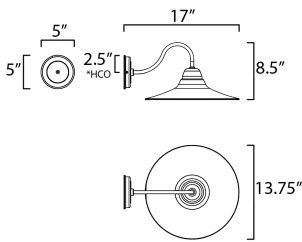

PRODUCT DESCRIPTION

A powder coat aluminum frame support a durable polycarbonate shade in classic RLM styles. This an excellent choice for extreme environments like coastal areas. The combination Black frame and White shade create a dramatic look.

MEASUREMENTS

- DIMENSION : 13.75" W x 8.5" H x 17" Ext
- BACK PLATE : 5" W x 5" H x 2.5" HCO
- HANGING WEIGHT : 1.65 lb

LAMPING

- INPUT VOLTAGE : 120V
- BULB : 1 x 60W Incandescent E26 Medium , 60W Total
- BULB INCLUDED : (Not Included)
- DIMMABLE : Y
- LIGHTING_DIRECTION : Down

FINISHES OPTION

- Black
- White / Black

MATERIAL

Polycarbonate, Aluminum

RATINGS

cETLus
Wet Location

ADDITIONAL

INSTALL UP/DOWN: Down
OPERATING TEMPERATURE:
-20°C (-4°F), 40°C (104°F)

Always consult a qualified electrician before installing any lighting product.