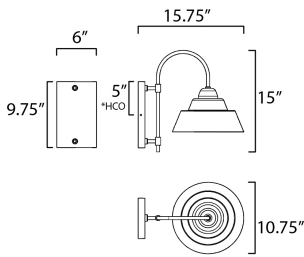

PRODUCT DESCRIPTION

Perfect for the beach with its durable polycarbonate shade, Shoreline provides a transitional outdoor look with the strength of power coated aluminum arms and canopy. Add the optional LED reflector bulb for a refined finished look.

MEASUREMENTS

- DIMENSION : 10.75" W x 15" H x 15.75" Ext
- BACK PLATE : 6" W x 9.75" H x 5" HCO
- HANGING WEIGHT : 2.43 lb

LAMPING

- INPUT VOLTAGE : 120V
- BULB : 1 x 60W Incandescent E26 Medium , 60W Total
- BULB INCLUDED : (Not Included)
- DIMMABLE : Y
- LIGHTING_DIRECTION : Down

FINISHES OPTION

- Black

MATERIAL

Polycarbonate, Aluminum

RATINGS

cETLus
Wet Location

ADDITIONAL

INSTALL UP/DOWN: Down
OPERATING TEMPERATURE:
-20°C (-4°F), 40°C (104°F)

Always consult a qualified electrician before installing any lighting product.