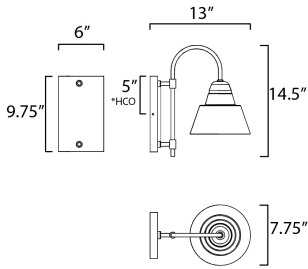

PRODUCT DESCRIPTION

Perfect for the beach with its durable polycarbonate shade, Shoreline provides a transitional outdoor look with the strength of power coated aluminum arms and canopy. Add the optional LED reflector bulb for a refined finished look.

MEASUREMENTS

- DIMENSION : 7.75" W x 14.5" H x 13" Ext
- BACK PLATE : 6" W x 9.75" H x 5" HCO
- HANGING WEIGHT : 2.03 lb

LAMPING

- INPUT VOLTAGE : 120V
- BULB : 1 x 60W Incandescent E26 Medium , 60W Total
- BULB INCLUDED : (Not Included)
- DIMMABLE : Y
- LIGHTING_DIRECTION : Down

FINISHES OPTION

- Black

MATERIAL

Polycarbonate, Aluminum

RATINGS

cETLus
Wet Location

ADDITIONAL

INSTALL UP/DOWN: Down
OPERATING TEMPERATURE:
-20°C (-4°F), 40°C (104°F)

Always consult a qualified electrician before installing any lighting product.