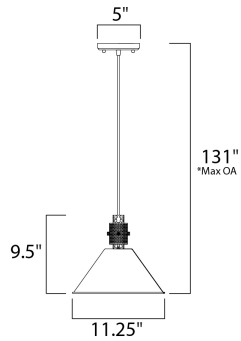

PRODUCT DESCRIPTION

*max overall height

MEASUREMENTS

DIMENSION : 11.25" L x 11.25" W x 9.5" H
 MAX OAH : 131." OAH x 11." OAH
 CANOPY : 5." W x 0.75" H x 5." L
 HANGING WEIGHT : 2.42 lb

LAMPING

INPUT VOLTAGE : 120V
 LUMENS : 0 Rated
 BULB : 1 x 60W (NOT INCLUDED), 60W Total
 DIMMABLE : Dimmable

FINISHES OPTION

Oil Rubbed Bronze / Weathered Wood OIWW

MATERIAL

Steel

RATINGS

Dry Location
 Dimmable

ADDITIONAL

ADJUSTABLE
 INSTALL UP/DOWN:
 SLOPE: 120
 OPERATING TEMPERATURE:
 -20°C (-4°F), 40°C (104°F)