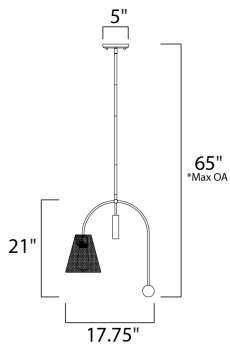

PRODUCT DESCRIPTION

*max overall height

MEASUREMENTS

DIMENSION : 17.75" L x 7." W x 21." H
 MAX OAH : 65." OAH x 23." OAH
 CANOPY : 5." W x 0.75" H x 5." L
 HANGING WEIGHT : 5.94 lb

LAMPING

INPUT VOLTAGE : 120V
 LUMENS : 0 Rated
 BULB : 1 x 60W (NOT INCLUDED), 60W Total
 DIMMABLE : Dimmable

FINISHES OPTION

Black / Satin Nickel BKSN

MATERIAL

Steel

RATINGS

Dry Location
 Dimmable

ADDITIONAL

ADJUSTABLE
 INSTALL UP/DOWN:
 OPERATING TEMPERATURE:
 -20°C (-4°F), 40°C (104°F)