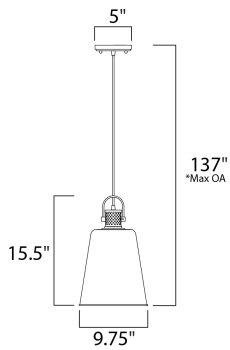

PRODUCT DESCRIPTION

*max overall height

MEASUREMENTS

DIMENSION : 9.75" L x 9.75" W x 15.5" H
 MAX OAH : 137." OAH x 18." OAH
 CANOPY : 5." W x 0.75" H x 5." L
 HANGING WEIGHT : 3.74 lb

LAMPING

INPUT VOLTAGE : 120V
 LUMENS : 0 Rated
 BULB : 1 x 60W (NOT INCLUDED), 60W Total
 DIMMABLE : Dimmable

FINISHES OPTION

Oil Rubbed Bronze / Antique Brass OIAB

MATERIAL

Steel

RATINGS

Dry Location
 Dimmable

ADDITIONAL

ADJUSTABLE
 INSTALL UP/DOWN:
 SLOPE: 120
 OPERATING TEMPERATURE:
 -20°C (-4°F), 40°C (104°F)