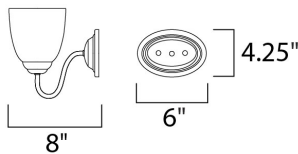

MEASUREMENTS

DIMENSION : 29.75" W x 8" H x 8" Ext
 BACK PLATE : 4.25" W x 6" H x 4.25" HCO
 HANGING WEIGHT : 5.6 lb

LAMPING

INPUT VOLTAGE : 120V
 BULB : 4 x 60W Incandescent E26 Medium , 240W Total
 BULB INCLUDED : (Not Included)
 DIMMABLE : Yes