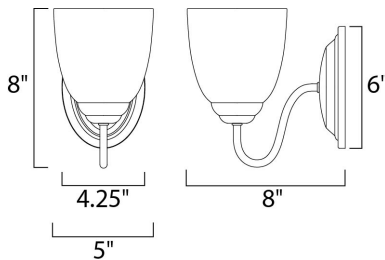

MEASUREMENTS

DIMENSION : 5" W x 8" H x 8" Ext
 BACK PLATE : 4.25" W x 6" H x 4.25" HCO
 HANGING WEIGHT : 1.76 lb

LAMPING

INPUT VOLTAGE : 120V
 BULB : 1 x 60W Incandescent E26 Medium , 60W Total
 BULB INCLUDED : (Not Included)
 DIMMABLE : Yes