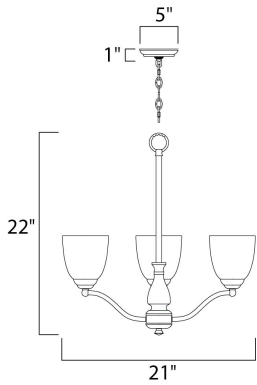

**MEASUREMENTS**

DIMENSION : 21" L x 21" W x 22" H  
 CANOPY : 4.75" W x 1" H x 4.75" L  
 HANGING WEIGHT : 2.64 lb

**LAMPING**

INPUT VOLTAGE : 120V  
 BULB : 3 x 60W Incandescent E26 Medium , 180W Total  
 BULB INCLUDED : (Not Included)  
 DIMMABLE : Yes