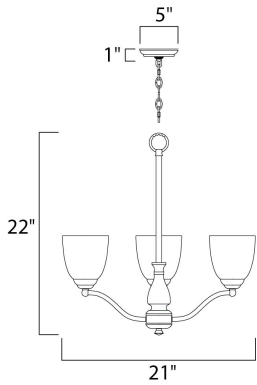

MEASUREMENTS

DIMENSION : 21" L x 21" W x 22" H
 CANOPY : 4.75" W x 1" H x 4.75" L
 HANGING WEIGHT : 2.64 lb

LAMPING

INPUT VOLTAGE : 120V
 BULB : 3 x 60W Incandescent E26 Medium , 180W Total
 BULB INCLUDED : (Not Included)
 DIMMABLE : Yes