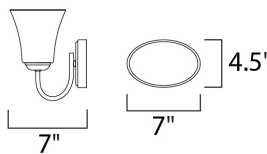

**MEASUREMENTS**

DIMENSION : 28" W x 8.5" H x 7" Ext  
 BACK PLATE : 7" W x 4.5" H x 5" HCO  
 HANGING WEIGHT : 4.95 lb

**LAMPING**

INPUT VOLTAGE : 120V  
 BULB : 4 x 60W Incandescent E26 Medium , 240W Total  
 BULB INCLUDED : (Not Included)  
 DIMMABLE : Yes