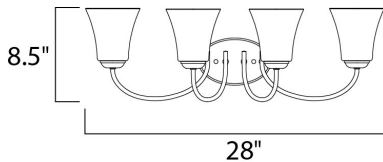

**MEASUREMENTS**

DIMENSION : 28" W x 8.5" H x 7" Ext  
 BACK PLATE : 7" W x 4.5" H x 5" HCO  
 HANGING WEIGHT : 4.95 lb

**LAMPING**

INPUT VOLTAGE : 120V  
 BULB : 4 x 60W Incandescent E26 Medium , 240W Total  
 BULB INCLUDED : (Not Included)  
 DIMMABLE : Yes