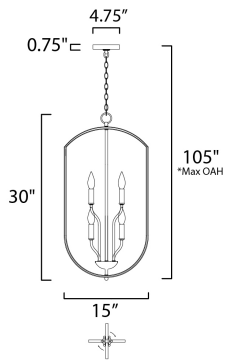

**MEASUREMENTS**

- DIMENSION : 15" L x 15" W x 30" H
- MAX OAH : 105" OAH
- CANOPY : 4.75" W x 0.75" H x 4.75" L
- HANGING WEIGHT : 7.81 lb

**LAMPING**

- INPUT VOLTAGE : 120V
- BULB : 6 x 60W Incandescent E12 Candelabra , 360W Total
- BULB INCLUDED : (Not Included)
- DIMMABLE : Y

**FINISHES OPTION**

-  Oil Rubbed Bronze
-  Satin Nickel

**MATERIAL**

Steel

**RATINGS**

cULus  
Dry Location

**ADDITIONAL**

SLOPE: 90  
OPERATING TEMPERATURE:  
-20°C (-4°F), 40°C (104°F)