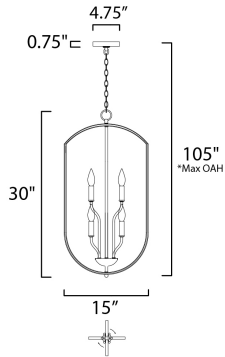

MEASUREMENTS

- DIMENSION : 15" L x 15" W x 30" H
- MAX OAH : 105" OAH
- CANOPY : 4.75" W x 0.75" H x 4.75" L
- HANGING WEIGHT : 9.15 lb

LAMPING

- INPUT VOLTAGE : 120V
- BULB : 6 x 60W Incandescent E12 Candelabra , 360W Total
- BULB INCLUDED : (Not Included)
- DIMMABLE : Yes

FINISHES OPTION

- Black
- Oil Rubbed Bronze
- Satin Nickel

MATERIAL

Steel

RATINGS

cULus
Dry Location

ADDITIONAL

SLOPE: 90
OPERATING TEMPERATURE:
-20°C (-4°F), 40°C (104°F)