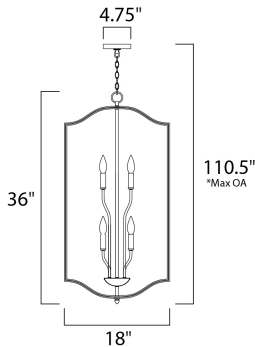

\*max overall height

**MEASUREMENTS**

- DIMENSION : 18" L x 18" W x 36" H
- MAX OAH : 110.5" OAH
- CANOPY : 4.75" W x 0.75" H x 4.75" L
- HANGING WEIGHT : 10.56 lb

**LAMPING**

- INPUT VOLTAGE : 120V
- BULB : 6 x 60W Incandescent E12 Candelabra , 360W Total
- BULB INCLUDED : (Not Included)
- DIMMABLE : Yes