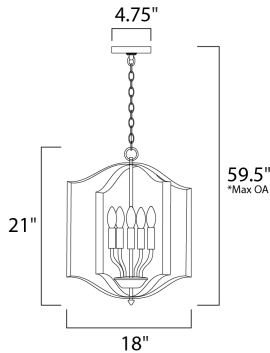

*max overall height

MEASUREMENTS

- DIMENSION : 18" L x 18" W x 21" H
- MAX OAH : 59.5" OAH
- CANOPY : 4.75" W x 0.75" H x 4.75" L
- HANGING WEIGHT : 7.26 lb

LAMPING

- INPUT VOLTAGE : 120V
- BULB : 5 x 60W Incandescent E12 Candelabra , 300W Total
- BULB INCLUDED : (Not Included)
- DIMMABLE : Yes

FINISHES OPTION

-  Black
-  Oil Rubbed Bronze
-  Satin Nickel

MATERIAL

Steel

RATINGS

cETLus
Dry Location

ADDITIONAL

ADJUSTABLE
OPERATING TEMPERATURE:
-20°C (-4°F), 40°C (104°F)