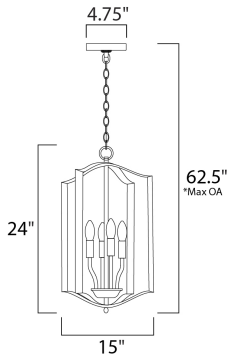

*max overall height

MEASUREMENTS

- DIMENSION : 15" L x 15" W x 24" H
- MAX OAH : 62.5" OAH
- CANOPY : 4.75" W x 0.75" H x 4.75" L
- HANGING WEIGHT : 5.5 lb

LAMPING

- INPUT VOLTAGE : 120V
- BULB : 4 x 60W Incandescent E12 Candelabra , 240W Total
- BULB INCLUDED : (Not Included)
- DIMMABLE : Yes