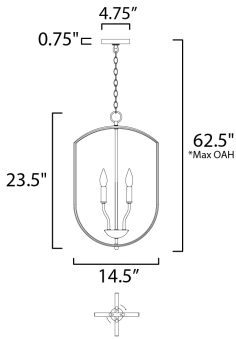

*max overall height

MEASUREMENTS

- DIMENSION : 14.5" L x 14.5" W x 23.5" H
- MAX OAH : 62.5" OAH
- CANOPY : 4.75" W x 0.75" H x 4.75" L
- HANGING WEIGHT : 7.17 lb

LAMPING

- INPUT VOLTAGE : 120V
- BULB : 4 x 60W Incandescent E12 Candelabra , 240W Total
- BULB INCLUDED : (Not Included)
- DIMMABLE : Yes

FINISHES OPTION

- Black
- Oil Rubbed Bronze
- Satin Nickel

MATERIAL

Steel

RATINGS

cULus
Dry Location

ADDITIONAL

SLOPE: 90
OPERATING TEMPERATURE:
-20°C (-4°F), 40°C (104°F)